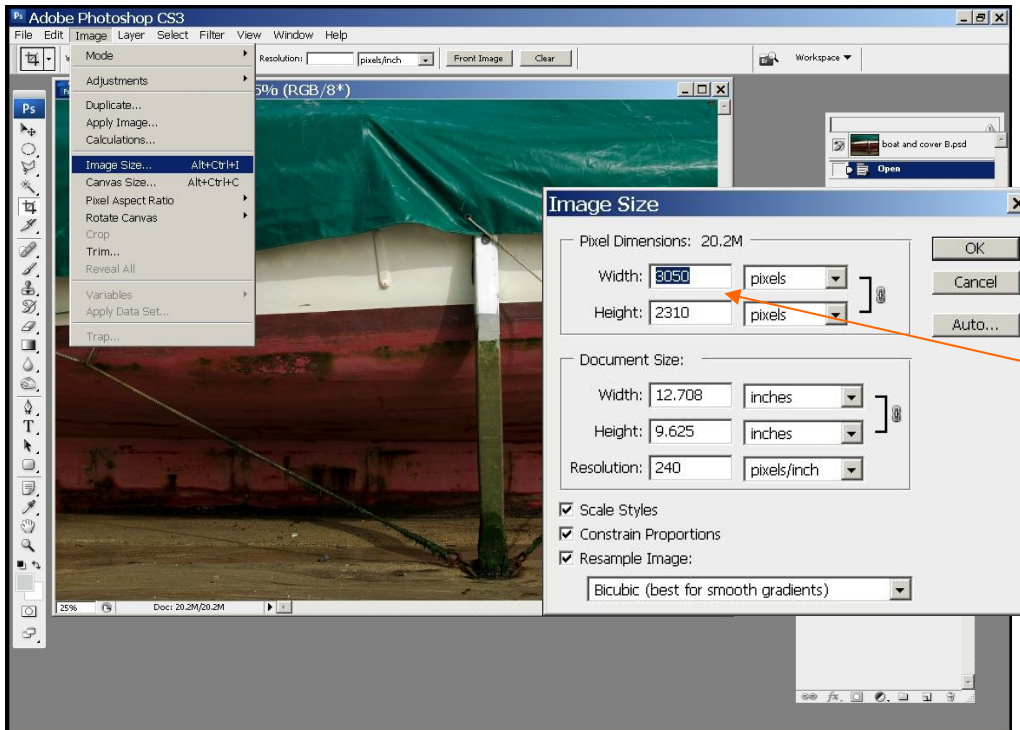

How to resize an image for club competitions

If you wish to view the screen grabs in more detail use the zoom in button on Adobe Acrobat.

Go to Image > Image size to check the pixel dimensions

As we can see they exceed the maximum of 1400 for the width and 1050 for the height.

Go to File > Automate > Fit image.

This brings up the Fit Image dialogue box. Enter 1400 for the width and 1050 for the height and click ok.

Go to Image > Image size to open the Image Size dialogue box again and you will see that the image has been resized and the proportions kept.