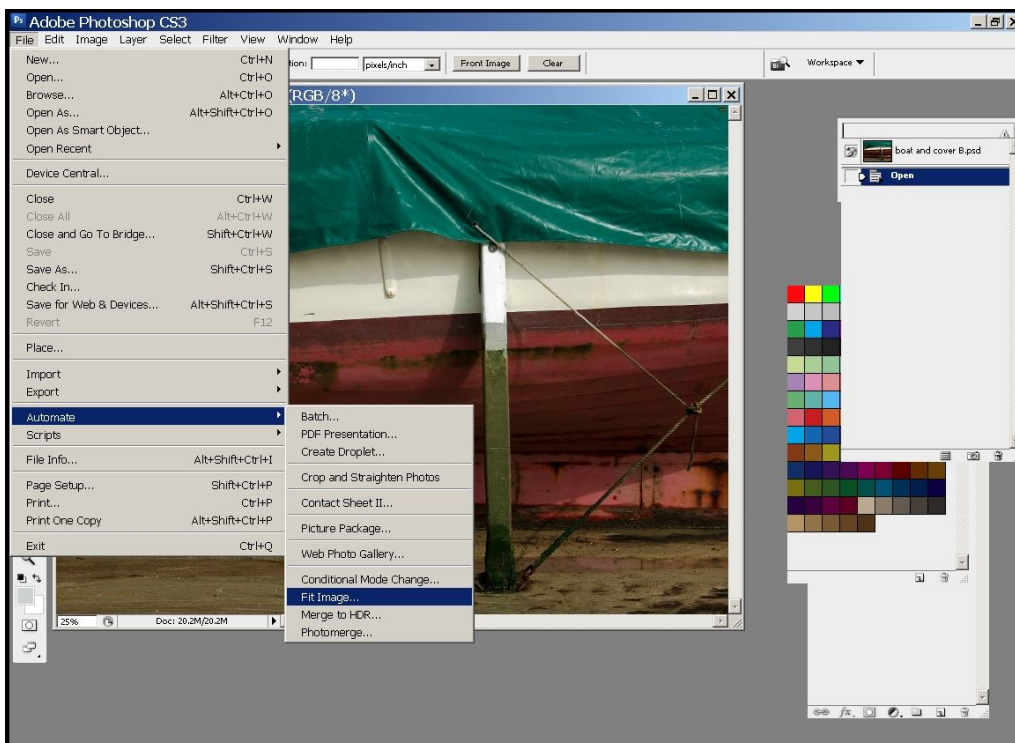

How to resize an image for club competitions

If you wish to view the screen grabs in more detail use the zoom in button on Adobe Acrobat.

Go to Image > Image size to check the pixel dimensions

As we can see they exceed the maximum of 1400 for the width and 1050 for the height.

Go to File > Automate > Fit image.

This brings up the Fit Image dialogue box. Enter 1400 for the width and 1050 for the height and click ok.

Go to Image > Image size to open the Image Size dialogue box again and you will see that the image has been resized and the proportions kept.