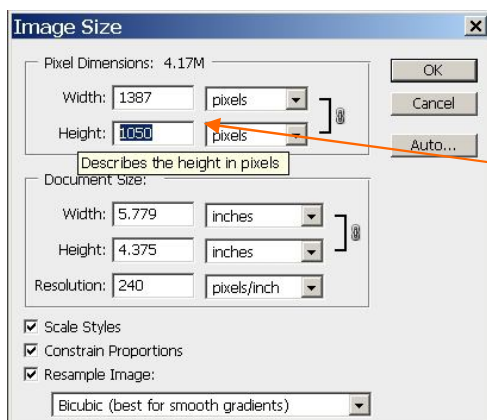

How to resize an image for club competitions

If you wish to view the screen grabs in more detail use the zoom in button on Adobe Acrobat.

Go to Image > Image size to check the pixel dimensions

As we can see they exceed the maximum of 1400 for the width and 1050 for the height.

Go to File > Automate > Fit image.

This brings up the Fit Image dialogue box. Enter 1400 for the width and 1050 for the height and click ok.

Go to Image > Image size to open the Image Size dialogue box again and you will see that the image has been resized and the proportions kept.